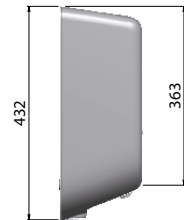

EVH020-02H

Structure

- › Body cast aluminium
- › Front panel stainless steel
- › Fixed charging cable 4,5 m
- › IP44
- › IK10
- › Ambient temperature range -30...+50 °C

Installation

- › Fixing to wall
- › Wall holder for charging cable

EVH020-02H

Charging cable length 4,5 m

E number	Product code	Technical name	Charging current (A)
34 403 40	EVH020.02H	EVH020.02H 1x16A IP44 Type2	1x16
34 403 49	EVH050.02H	EVH050.02H 3x16A IP44 Type2	3x16